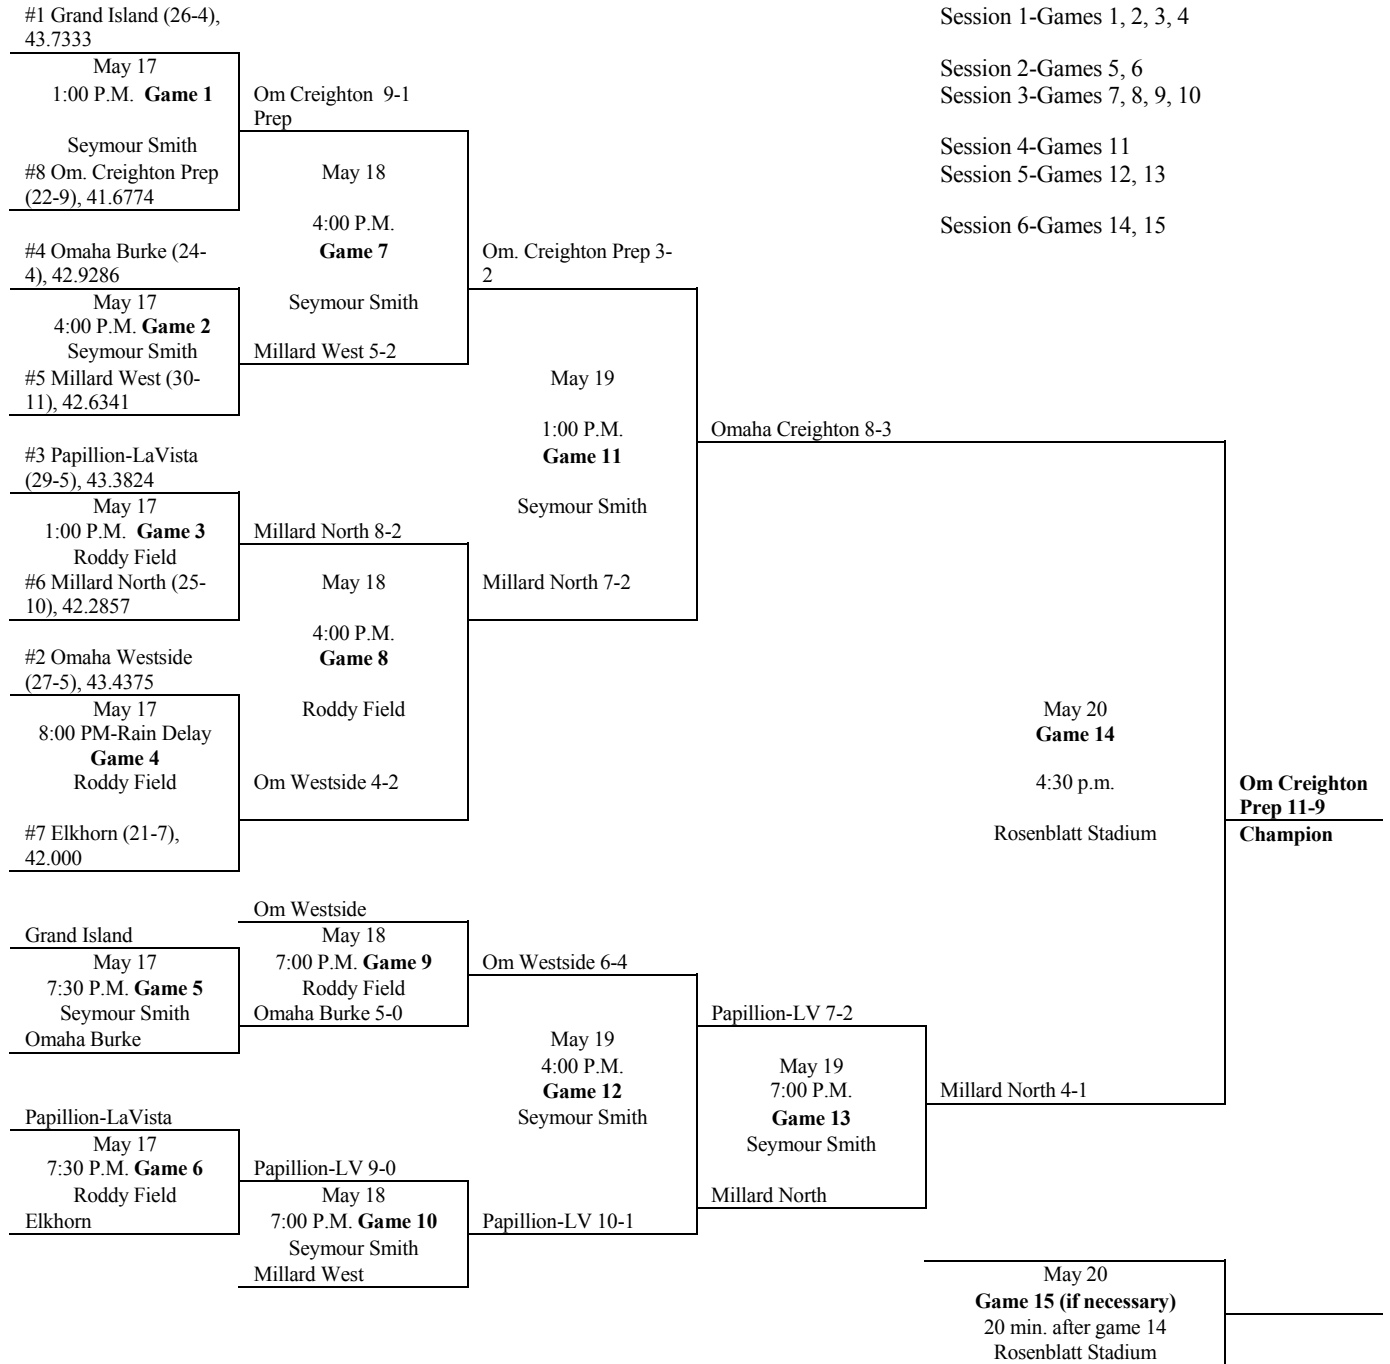

2004 STATE BASEBALL TOURNAMENT BRACKET

Home team for first-round games will be the highest seeded team. Home team for all other games and finals will be decided by a coin flip, except game 15. The home team in game 15 (if necessary) will be the visiting team of game 14.